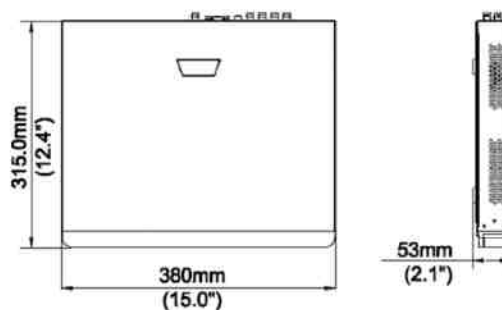

Dimensions

We guarantee at least 820' for Power & Video

201 N. Elm St.
Kemp, TX 75143

866-264-0041
sales@envirocams.com

Not Your Father's IP Cameras

224HY NVR Specifications

EC-NVR224HY	
Video/Audio Input	
Analog Video Input	16-ch, BNC
IP Video Input	8-ch(only IP up to 24ch), each channel up to 4K
Supported HD Analog Camera Types - & Support CVBS input	Support TVI input: 8MP@15fps(channel1-channel4) 5MP@20fps 4MP@30fps 3MP@20fps (channel1 - channel4) 1080P@30fps 720P@60fps Support AHD input: 8MP@15fps(channel1-channel4) 5MP@20fps 4MP@30fps 3MP@30fps (channel1 -channel4) 1080P@30fps 720P@60fps
Two Way Audio Input	1 ch, RCA
Network	
Incoming Bandwidth	72Mbps
Outgoing Bandwidth	80Mbps
Remote Users	128 users (64 users can be logged in at one time)
Video/Audio Output	
HDMI/VGA Output	HDMI/VGA: 1920x1080p /60Hz, 1920x1080p /50Hz, 1600x1200 /60Hz, 1280x1024 /60Hz, 1280x720 /60Hz, 1024x768 /60Hz
CVBS output	1 ch, BNC
Recording Resolution	8MP Lite/5MP Lite/4MP Lite /3MP/1080P/960P/720P/960H/4CIF/CIF
Audio Output	1 ch, RCA
Synchronous Playback	16 ch
Decoding & Encoding	
Compression	H.265/H.264
Recording Resolution	8MP/6MP/5MP/4MP/3MP/1080p/960p/720p/D1/2CIF/CIF
Recording Frame Rate	Main stream: 8MP Lite@8fps (channel1-channel4) 5MP Lite@12fps 4MP Lite@15fps 3MP@15fps(channel1 - channel 4) 2MP@15fps 720P@30fps Sub stream: D1@30fps(Max)
Hard Disk	
SATA	2 SATA interfaces
Capacity	up to 8TB for each disk
External Interface	
Network interface	1RJ45 10M/100M/1000M self-adaptive Ethernet interface
Serial Interface	1 x RS485
USB interface	Front panel: 1 x USB2.0, Rear panel: 1 x USB3.0
General	
Power Supply	12V DC
Power Consumption of NVR w/o HDD	≤ 12 W
Power Consumption of HDD	~ 6.5 W per 8Tb HDD
Working Temperature	-10°C ~ +55°C (+14°F ~ +131°F)
Working Humidity	10% ~ 90%
Dimensions	53mm × 315mm × 380mm (2.1" × 12.4" × 15")
Weight w/o HDD	≤ 1.9 Kg (4.19 lb)